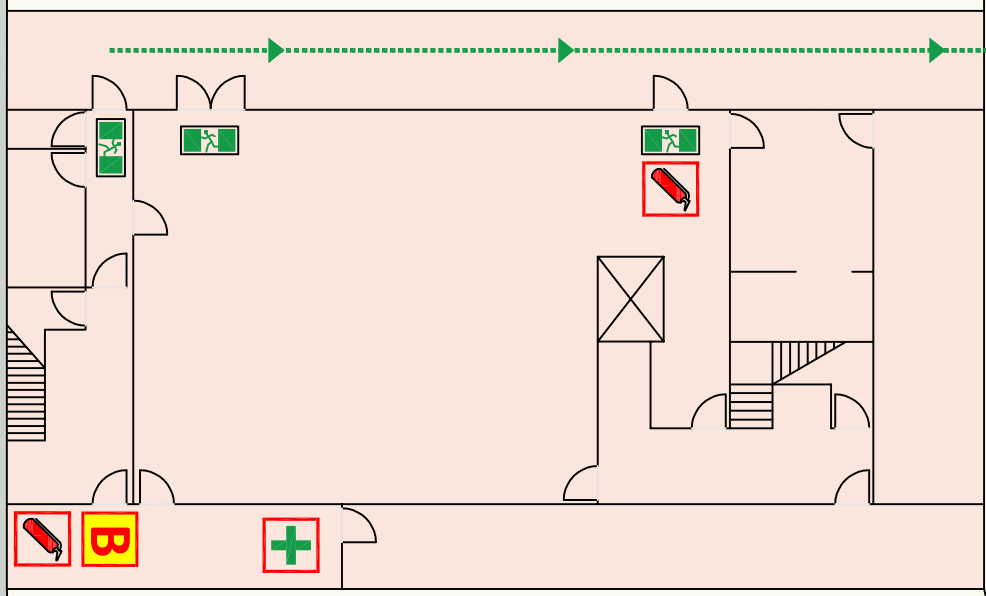

EVA-CUATION SIGN

Quakers NSW - Lower Hall

119 Devonshire St, Surry Hills

DEVONSHIRE ST

MAP KEY

HOSE REEL

FIRE EXTINGUISHER

FIRE BLANKET

FIRST AID POINT

EXIT POINT

EVA-CUATION ROUTE

ASSEMBLY AREA