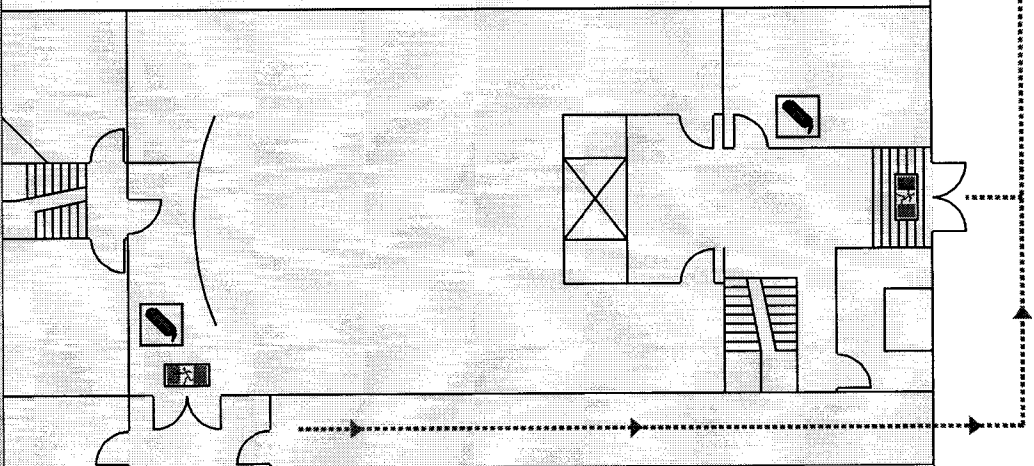

EVACUATION SIGN

Quakers NSW - Upper Hall

DEVONSHIRE ST

119 Devonshire St, Surry Hills

AA

MAP KEY

HOSE REEL

FINE EXTINGUISHER

FINE BLANKET

FIRST AID POINT

EXIT POINT

EVACUATION ROUTE

ASSEMBLY AREA